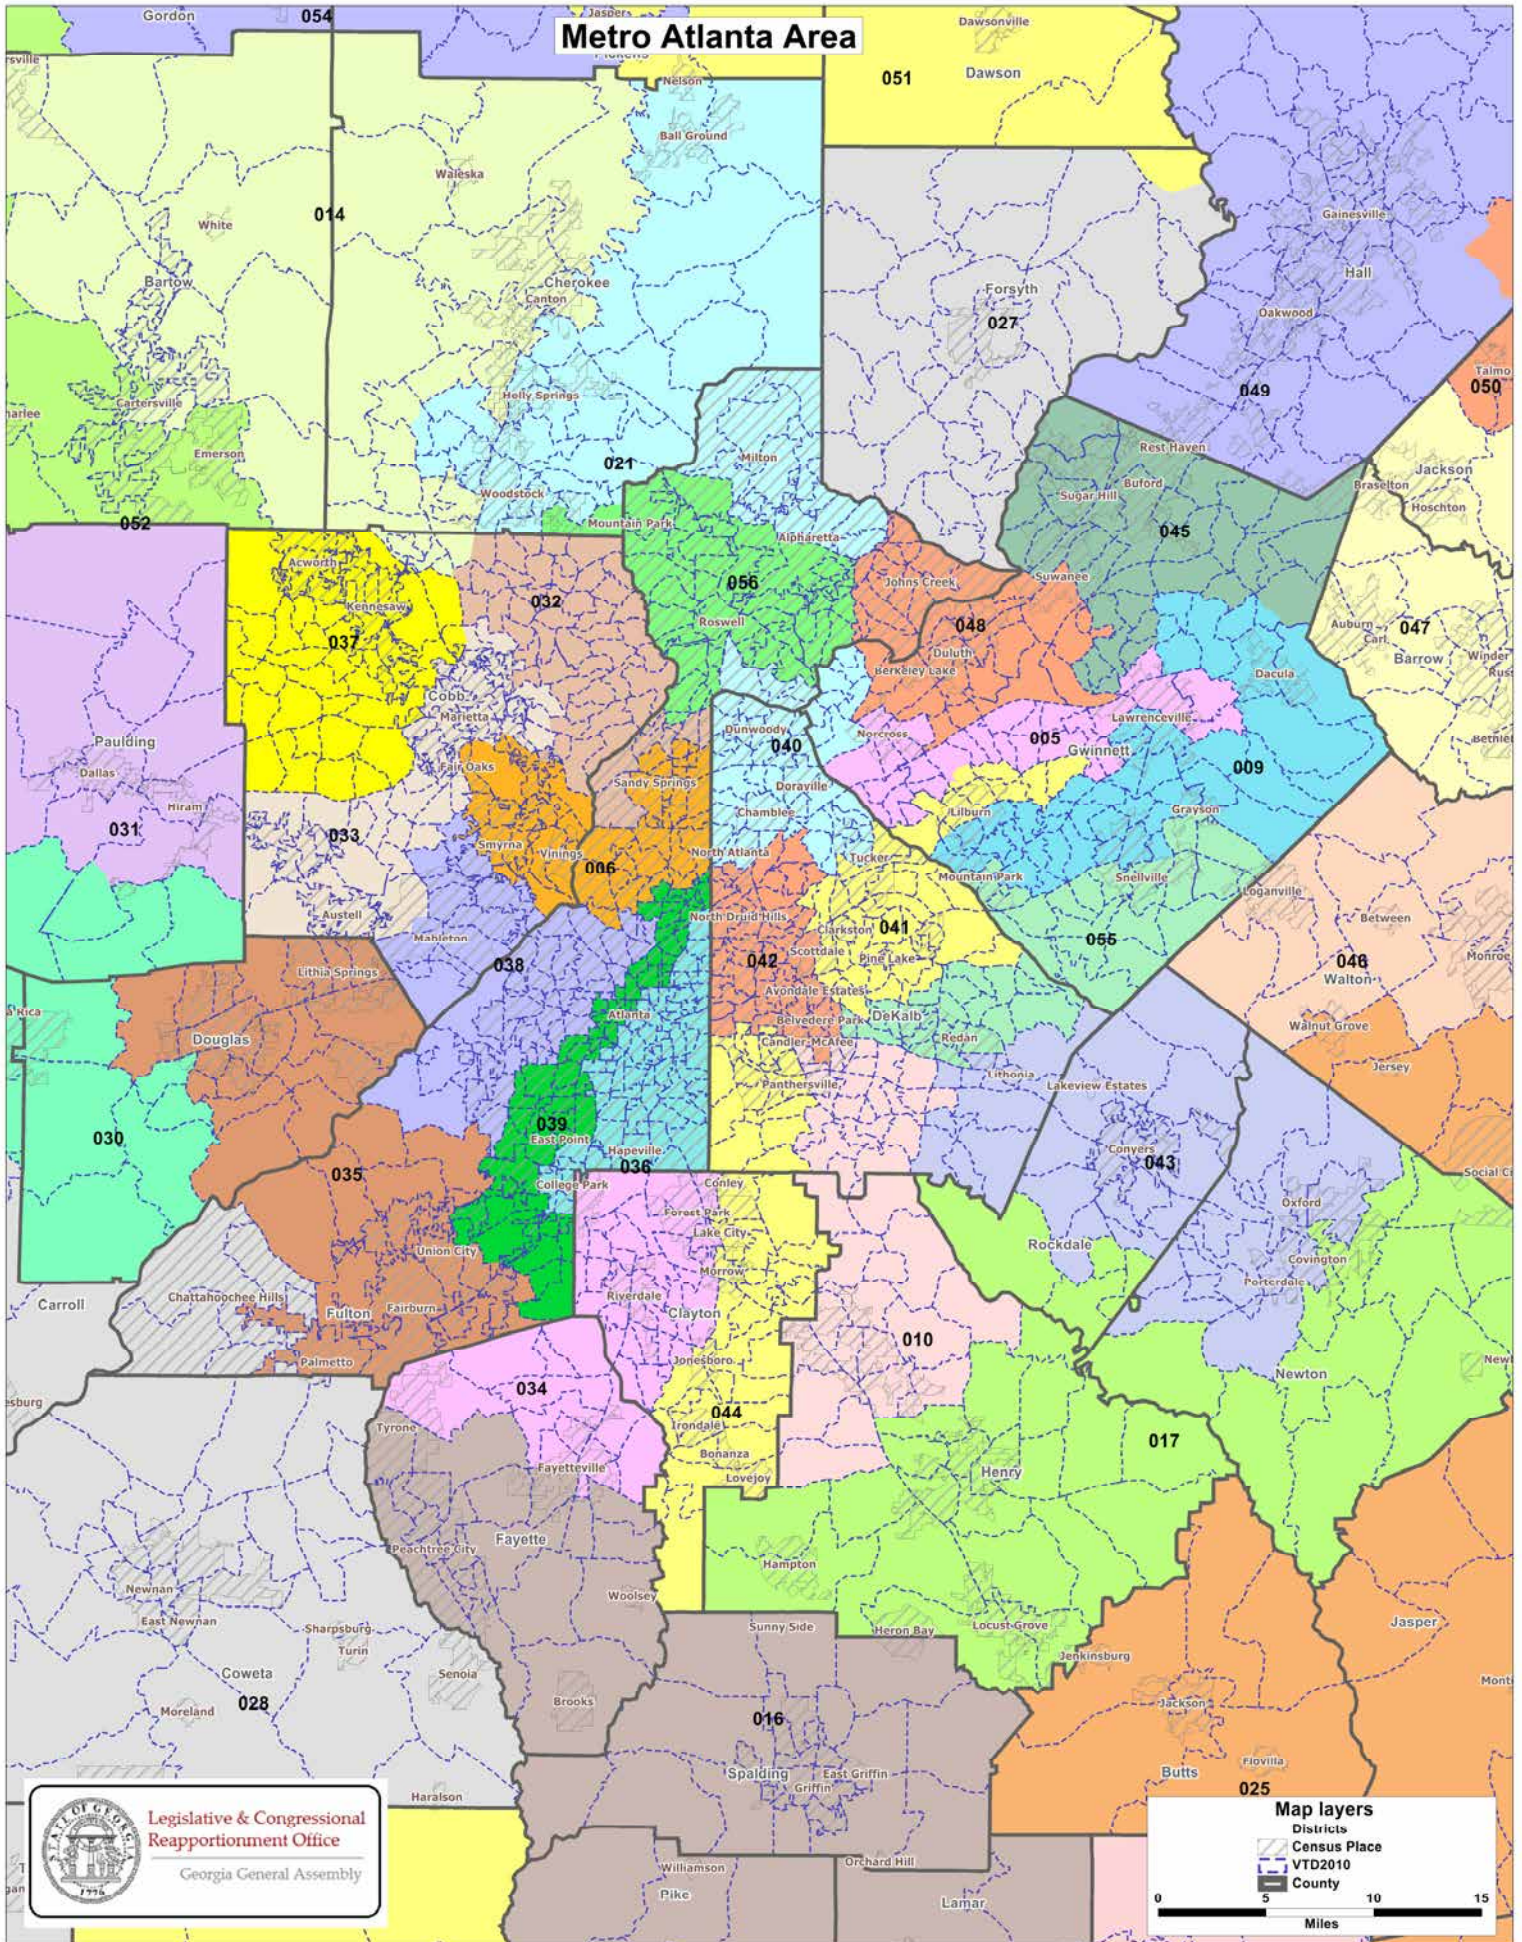

Proposed Georgia Senate Districts

Client: S028
Plan: senprop1
Type: Senate

Metro Atlanta Area

Legislative & Congressional
Reapportionment Office
Georgia General Assembly

Map layers

- Districts
- Census Place
- VTD2010
- County

0 5 10 15
Miles